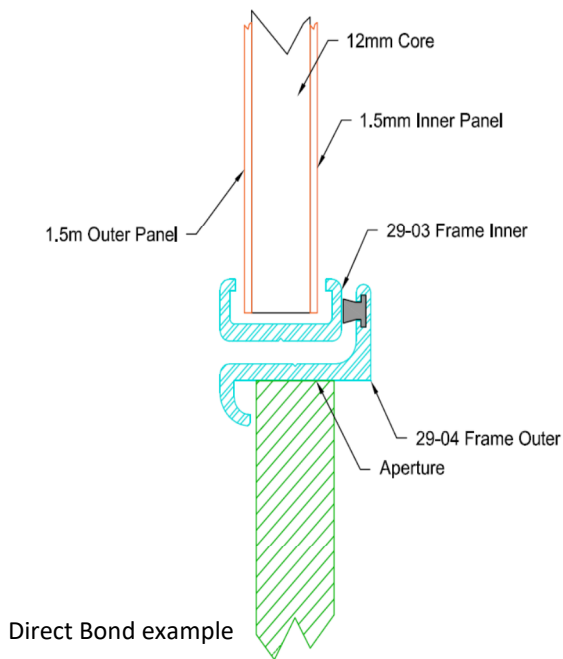

Series 29 Internal Doors

Shower Doors

Toilet Doors

Locker Doors

- Simple, Light weight and elegant.
- Seaglaze Series 29 Internal Doors are a range of versatile, lightweight, easy to install internal doors.
- Can be Mitred or Radius to 100mm
- The Series 29 frame section offers a variety of design and configurations, including WC Toilet doors, locker and shower doors. This frame section can accommodate bulkheads up to a maximum thickness of 140mm
- This stylish yet durable door can be fabricated to suit virtually any internal door requirement. It has been designed specifically to compliment the vessels interior - with precision cut panels and stylish door furniture.
- We have standard furnishings, however, if you have specific furniture you would like to use, this door can accommodate a vast range of products
- If you have a specific panel requirement i.e GRP / Teak, we can fit into the door up to a maximum thickness of 25mm..

Key Points:

Through Fix or Bond in
Mitred or 100mm Radius
Glazed or full panel
Any RAL Colour
Various furnishings

Series 29 Internal Doors

Shower Doors

Toilet Doors

Locker Doors

Through fix example