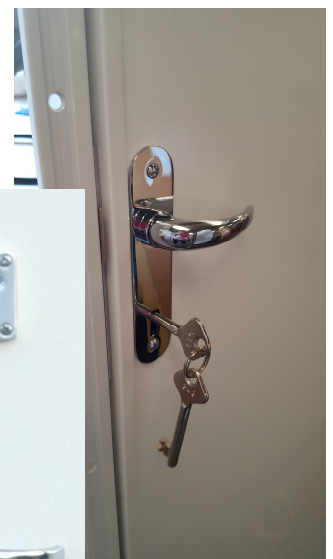

Series 29 Internal Doors

Shower Doors

Toilet Doors

Locker Doors

- Simple, Light weight and elegant.
- Seaglaze Series 29 Internal Doors are a range of versatile, lightweight, easy to install internal doors.
- Can be Mitred or Radius to 100mm
- The Series 29 frame section offers a variety of design and configurations, including WC Toilet doors, locker and shower doors. This frame section can accommodate bulkheads up to a maximum thickness of 140mm
- This stylish yet durable door can be fabricated to suit virtually any internal door requirement. It has been designed specifically to compliment the vessels interior - with precision cut panels and stylish door furniture.
- We have standard furnishings, however, if you have specific furniture you would like to use, this door can accommodate a vast range of products
- If you have a specific panel requirement i.e GRP / Teak, we can fit into the door up to a maximum thickness of 25mm..

Key Points:

Through Fix or Bond in
Mitred or 100mm Radius
Glazed or full panel
Any RAL Colour
Various furnishings

Series 29 Internal Doors

Shower Doors

Toilet Doors

Locker Doors

Through fix example