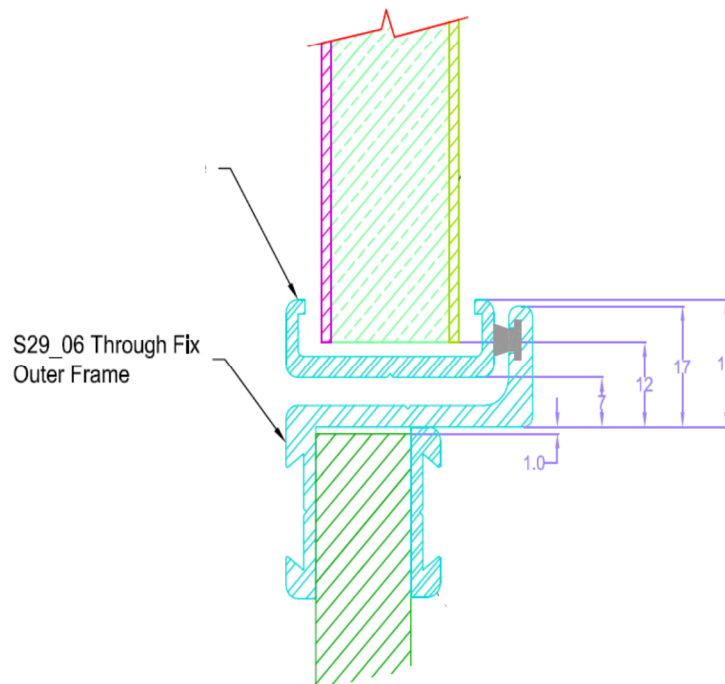

Series 29 Internal Doors

Shower Doors

Toilet Doors

Locker Doors

- Simple, Light weight and elegant.
- Seaglaze Series 29 Internal Doors are a range of versatile, lightweight, easy to install internal doors.
- Can be Mitred or Radius to 100mm
- The Series 29 frame section offers a variety of design and configurations, including WC Toilet doors, locker and shower doors. This frame section can accommodate bulkheads up to a maximum thickness of 140mm
- This stylish yet durable door can be fabricated to suit virtually any internal door requirement. It has been designed specifically to compliment the vessels interior - with precision cut panels and stylish door furniture.
- We have standard furnishings, however, if you have specific furniture you would like to use, this door can accommodate a vast range of products
- If you have a specific panel requirement i.e GRP / Teak, we can fit into the door up to a maximum thickness of 25mm..

Key Points:

Through Fix or Bond in
Mitred or 100mm Radius
Glazed or full panel
Any RAL Colour
Various furnishings

Series 29 Internal Doors

Shower Doors

Toilet Doors

Locker Doors

Through fix example